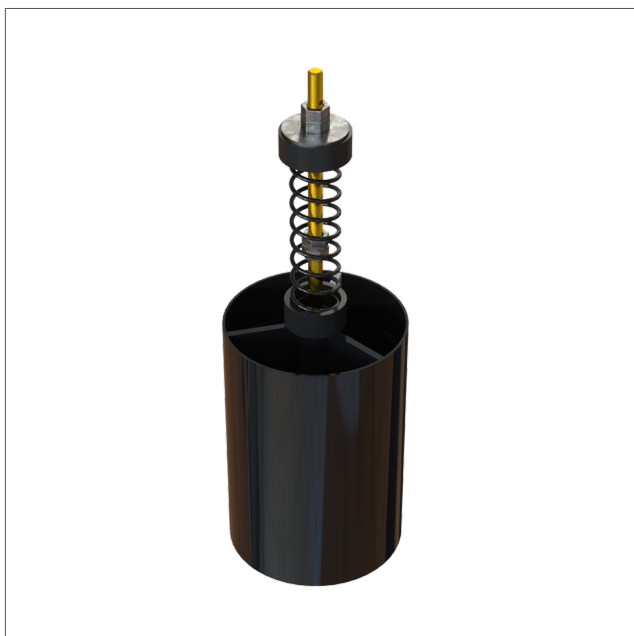

## SV

Akcesoria/części zamienne

Safety vent for mounting in under pressure systems.  
Made from 1,5mm black steel and painted in RAL9005.

Art.nr	Weight (kg)
SV-076	0,95
SV-102	1,33
SV-108	1,4
SV-127	1,56
SV-152	2,10