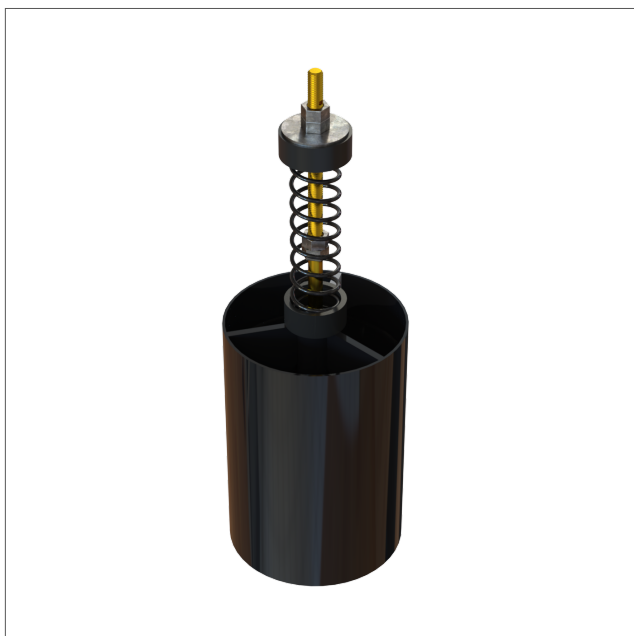

SV

Akcesoria/części zamienne

Safety vent for mounting in under pressure systems.
Made from 1,5mm black steel and painted in RAL9005.

Art.nr	Weight (kg)
SV-076	0,95
SV-102	1,33
SV-108	1,4
SV-127	1,56
SV-152	2,10