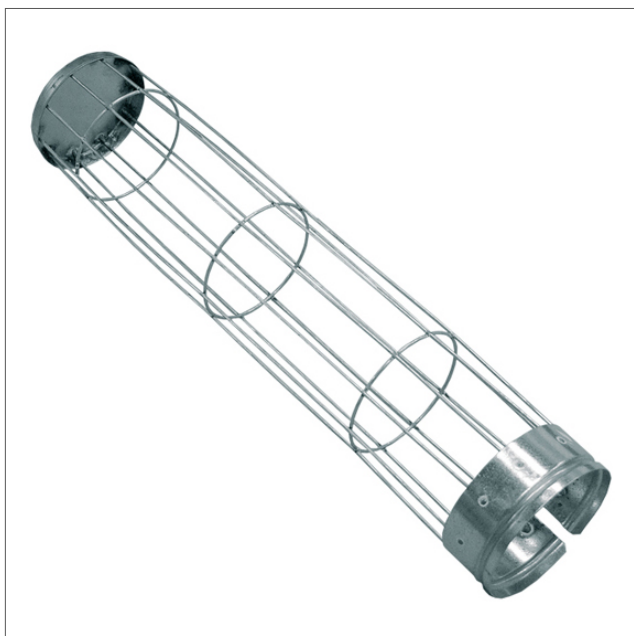

WB

Akcesoria / części zamienne

Hose basket WB, diameter 130 mm. Used in SDCH dust collector as filter hose support basket. Number and type can be found in the operating and maintenance instructions for the filter SDCH.

WB - Hose basket

Art.nr	L (mm)	Weight (kg)
WB-0600		*
WB-1200		*
WB-1700		*
WB-2200		*