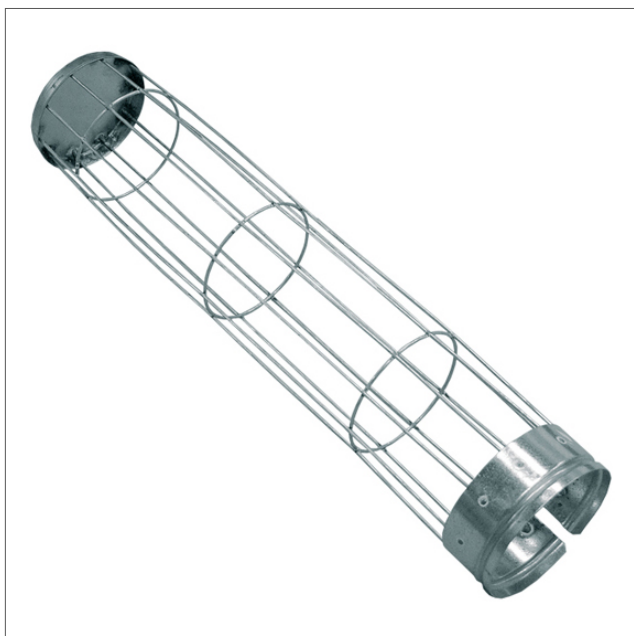

## WB

Akcesoria / części zamienne

Hose basket WB, diameter 130 mm. Used in SDCH dust collector as filter hose support basket. Number and type can be found in the operating and maintenance instructions for the filter SDCH.

WB - Hose basket

Art.nr	L (mm)	Weight (kg)
WB-0600		*
WB-1200		*
WB-1700		*
WB-2200		*